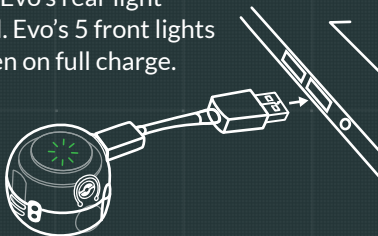

BACK

Cover all 4 sensors to switch through tricks like Follow, Music, and Escape.

3

Experiment by covering each sensor to see how Evo reacts in each trick.

4

Connect.

 Ozobot Evo

Available on the
App Store

6

Charge.

Charge if Evo's rear light
blinks red. Evo's 5 front lights
blink green on full charge.

Find the full Evo Manual at ozobot.com/manuals.