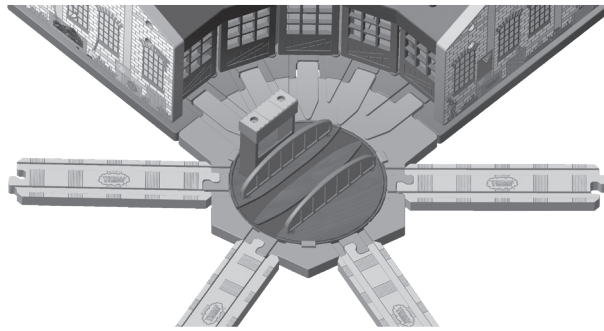

TIDMOUTH SHEDS

INSTRUCTIONS

Keep these instructions for future reference as they contain important information.

What's Included

Includes 2 adaptors!
Compatible with other wood track including Thomas & Friends™ Wooden Railway.

Assembly

Helpful Hint

Connect tracks to turntable to create more layouts. Track sold separately and subject to availability.

How to Play

1

Spin the turntable to choose a direction for your engine.

2

The crane can hold a cargo piece (cargo piece not included).