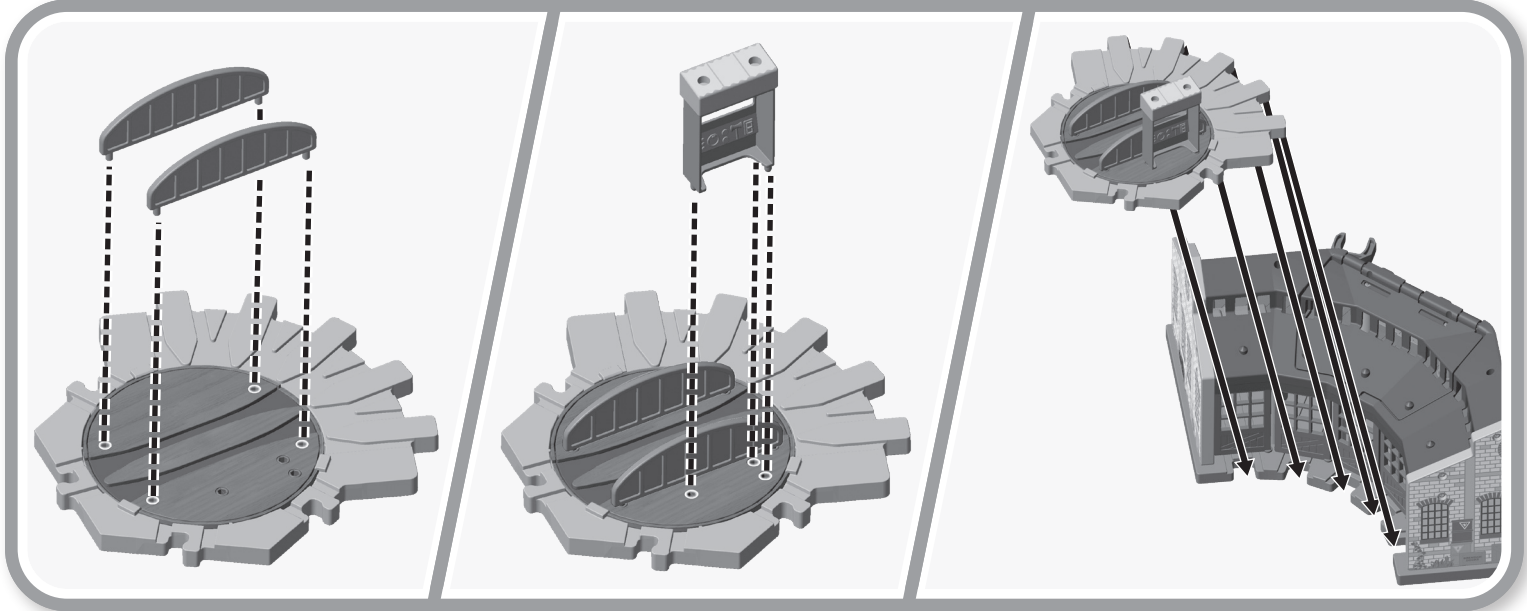

TIDMOUTH SHEDS

INSTRUCTIONS

Keep these instructions for future reference as they contain important information.

What's Included

Includes 2 adaptors!
Compatible with other wood track including Thomas & Friends™ Wooden Railway.

Assembly

Helpful Hint

Connect tracks to turntable to create more layouts. Track sold separately and subject to availability.

How to Play

1

Spin the turntable to choose a direction for your engine.

2

The crane can hold a cargo piece (cargo piece not included).