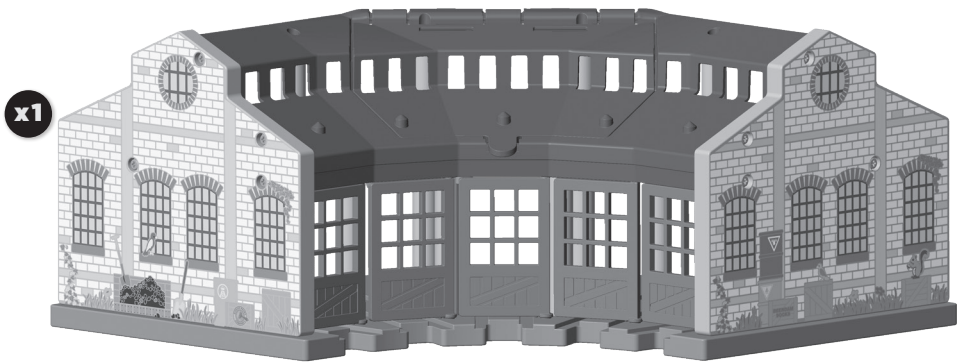

TIDMOUTH SHEDS

INSTRUCTIONS

Keep these instructions for future reference as they contain important information.

What's Included

Includes 2 adaptors!
Compatible with other wood track including Thomas & Friends™ Wooden Railway.

Assembly

Helpful Hint

Connect tracks to turntable to create more layouts. Track sold separately and subject to availability.

How to Play

1

Spin the turntable to choose a direction for your engine.

2

The crane can hold a cargo piece (cargo piece not included).