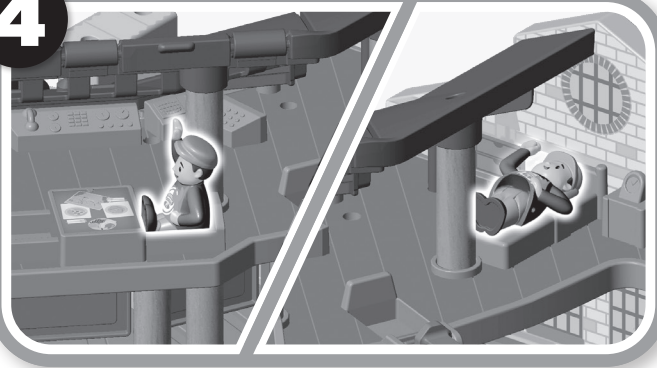

Helpful Hint

Connect tracks to turntable to create more layouts. Track sold separately and subject to availability.

How to Play

1

Spin the turntable to choose a direction for your engine.

2

The crane can hold a cargo piece (cargo piece not included).

3

4

Thomas the Tank Engine & Friends™

CREATED BY BRITT ALLCROFT

Based on the Railway Series by The Reverend W Awdry.
©2018 Gullane (Thomas) Limited. Thomas the Tank Engine & Friends and Thomas & Friends are trademarks of Gullane (Thomas) Limited.
©2018 HIT Entertainment Limited. HIT and the HIT logo are trademarks of HIT Entertainment Limited.

©2018 Mattel. ® and ™ designate U.S. trademarks of Mattel, except as noted. **PRINTED IN CHINA.**
Mattel East Asia Ltd., Room 503-09, North Tower, World Finance Centre, Harbour City, Tsimshatsui, HK, China. Tel.: (852) 3185-6500.

CONSUMER ASSISTANCE
1-800-432-5437 (US & Canada)
1300 135 312 (Australia)
service.fisher-price.com

Fisher-Price, Inc., 636 Girard Avenue, East Aurora, NY 14052.
Hearing-impaired consumers: 1-800-382-7470.

Outside the United States:

Canada: Mattel Canada Inc., 6155 Freemont Blvd., Mississauga, Ontario L5R 3W2; www.service.mattel.com.
Great Britain: Mattel UK Ltd, Vanwall Business Park, Maidenhead SL6 4UB. Helpline: 01628 500303. www.service.mattel.com/uk
Mattel Europa B.V., Gondel 1, 1186 MJ Amstelveen, Nederland.
Australia: Mattel Australia Pty. Ltd., 658 Church Street, Locked Bag #870, Richmond, Victoria 3121 Australia.
New Zealand: 16-18 William Pickering Drive, Albany 1331, Auckland.
South Africa: Mattel South Africa (PTY) LTD, Office 102 I3, 30 Melrose Boulevard, Johannesburg 2196.