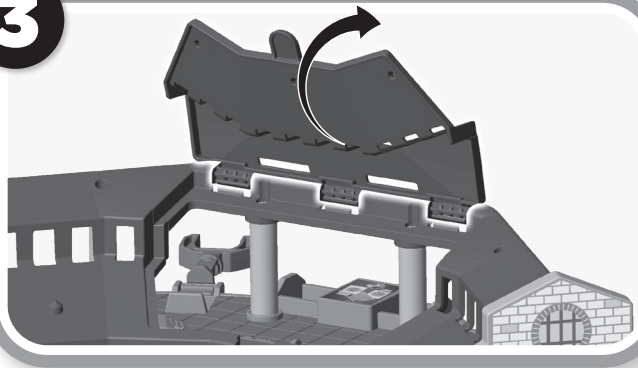

The crane can hold a cargo piece (cargo piece not included).

3