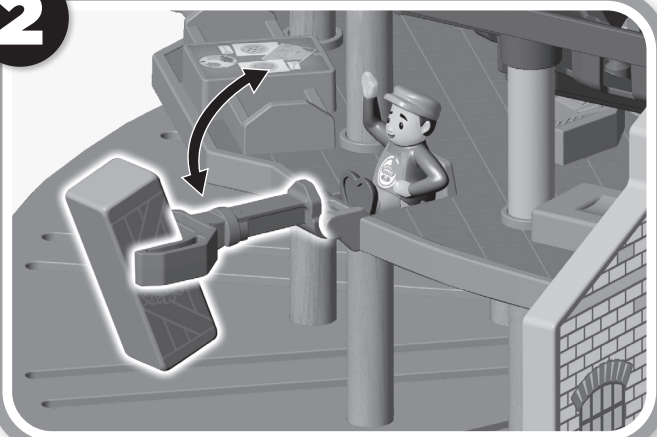

TIDMOUTH SHEDS

INSTRUCTIONS

Keep these instructions for future reference as they contain important information.

What's Included

Includes 2 adaptors!
Compatible with other wood track including Thomas & Friends™ Wooden Railway.

Assembly

Helpful Hint

Connect tracks to turntable to create more layouts. Track sold separately and subject to availability.

How to Play

1

Spin the turntable to choose a direction for your engine.

2

The crane can hold a cargo piece (cargo piece not included).