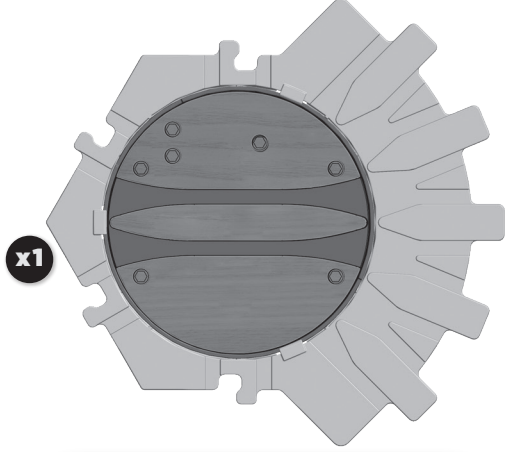

TIDMOUTH SHEDS

INSTRUCTIONS

Keep these instructions for future reference as they contain important information.

What's Included

Includes 2 adaptors!
Compatible with other wood track including Thomas & Friends™ Wooden Railway.

Assembly

Helpful Hint

Connect tracks to turntable to create more layouts. Track sold separately and subject to availability.

How to Play

1

Spin the turntable to choose a direction for your engine.

2

The crane can hold a cargo piece (cargo piece not included).