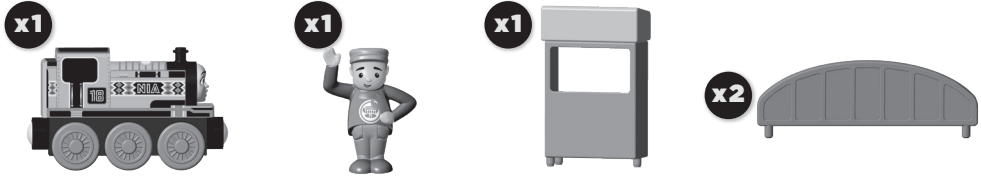

TIDMOUTH SHEDS

INSTRUCTIONS

Keep these instructions for future reference as they contain important information.

What's Included

Includes 2 adaptors!
Compatible with other wood track including Thomas & Friends™ Wooden Railway.

Assembly

Helpful Hint

Connect tracks to turntable to create more layouts. Track sold separately and subject to availability.

How to Play

1

Spin the turntable to choose a direction for your engine.

2

The crane can hold a cargo piece (cargo piece not included).