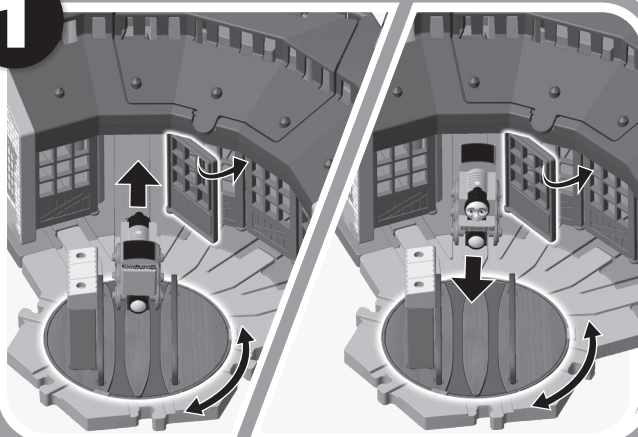

TIDMOUTH SHEDS

INSTRUCTIONS

Keep these instructions for future reference as they contain important information.

What's Included

Includes 2 adaptors!
Compatible with other wood track including Thomas & Friends™ Wooden Railway.

Assembly

Helpful Hint

Connect tracks to turntable to create more layouts. Track sold separately and subject to availability.

How to Play

1

Spin the turntable to choose a direction for your engine.

2

The crane can hold a cargo piece (cargo piece not included).